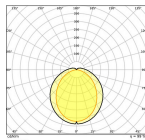

Specifications Multipack 10x Ledvance
DULUX-D LED 5W - 840 Cool White | 2-
Pin - Replaces 10W