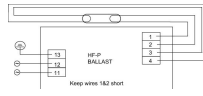

[View Product](#)

Product Details

Full box quantity 12

General Information

SKU	157392
EAN	8711500998217
Brand	Philips
Manufacturer Name	HF-P 154/155 TL5 HO/PLL III 220-240V IDC
Energy efficiency class	A
Any Lamp all-in warranty	1 Year

Technical Information

Technology	Accessory
Ballast	Electronic (HF) without starter
Ballast for bulb type	PL-L, TL5
Average Lifetime (h)	0
Maximum Wattage Rating	55
Suitable for bulb type	PL-L, TL5
Dimmable	Not Dimmable
Fixture Connection	Wago 251
Amount of bulbs required	1
Product Type Category	Accessory - Fluorescent Ballast