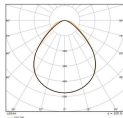

[View Product](#)

General Information

SKU	251079
EAN	4099854187292
Brand	Ledvance
Manufacturer Name	PANEL ECO 600 UGR<19 600 E 36W 830 U19
Any Lamp all-in warranty	3 Years
Average Lifetime (h)	50000

Technical Information

Technology	LED Integrated
Voltage (V)	220-240
Dimmable	Not Dimmable
Colour Code	830 Warm White
Colour temperature (Kelvin)	3000 Warm White
Colour Rendering (Ra)	80-89
Colour of Light	White
Light colour options	Single Color
Luminous Efficacy (lm/W)	100
IP-rating	IP40
Impact Protection (IK)	IK02 - 0.20 joule
Fixture Connection	Screwless terminal